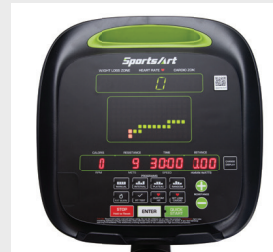

CONSOLE

Tri-Color LED