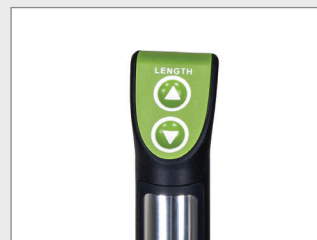

CLOSER LOOK

Fingertip controls