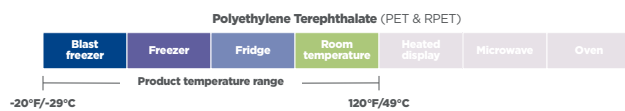

What temperature range is recommended?

These guidelines are supplied to assist you in determining the proper use of Pactiv Evergreen products. They are based upon testing and published guidelines and are reliable in most applications. However, because every food supplier's recipes, ingredients, processes and supply chain is unique, these guidelines are not a substitute for product testing. Confirmation of product acceptability under your specific conditions of use must be done by you.

©2023 Pactiv Evergreen Group Holdings Inc. All Rights Reserved. | PAC-ENV-0394-0923

pactivevergreen.com

Available through Envoy Solutions and our Regional Distribution Brands
www.envoyolutions.com | (800) 995-4466

© 2023 Envoy Solutions