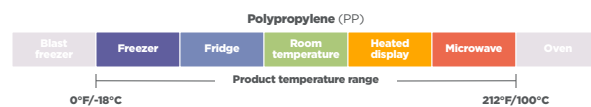

What temperature range is recommended?

These guidelines are supplied to assist you in determining the proper use of Pactiv Evergreen products. They are based upon testing and published guidelines and are reliable in most applications. However, because every food supplier's recipes, ingredients, processes and supply chain is unique, these guidelines are not a substitute for product testing. Confirmation of product acceptability under your specific conditions of use must be done by you.

©2023 Pactiv Evergreen Group Holdings Inc. All Rights Reserved. | PAC-ENV-0394-0923

pactivevergreen.com