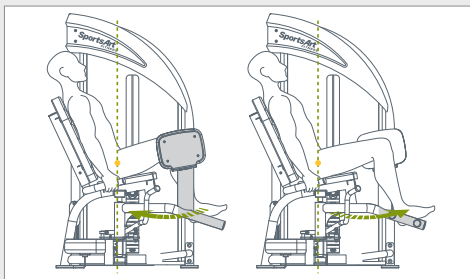

DF302

ABDUCTOR/ADDUCTOR

The SportsArt Dual Function Strength Series is uniquely engineered to offer training on multiple muscle groups per station without compromising range of motion or user experience, making them ideal for smaller spaces.

KEY FEATURES

- Direct drive system offers two opposing cams for less cable-slop and faster workout changeover
- Plate increments: 13 x 11 lbs (5 kg)
- Convenient rotating thigh pads

TECHNICAL DETAILS

Unit Weight	394.6 lbs / 179 kg
Dimensions (LxWxH)	33.5 x 70.3 x 57 in / 85.2 x 178.5 x 144.7 cm
Weight Stack	143 lbs / 65 kg
Max User Weight	500 lbs / 227 kg
Starting Weight	Abduction: 10 lbs / 4.5 kg Adduction: 10 lbs / 4.5 kg
Features	5 inch deep groove POM pulleys provide consistent cable tracking 14-gauge machine welded frame Stainless steel guide rods resist rust and maintain smooth operation Heavy-duty marine grade cushions Multiple adjustment points for maximum customization

Dual Function Series allows users to work at least 2 major muscle groups per machine maximizing both space and convenience

Stacks feature sound dampeners and magnetized selector fork for maximum stability