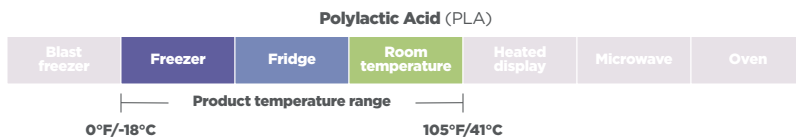

What temperature range is recommended?

These guidelines are supplied to assist you in determining the proper use of Pactiv Evergreen products. They are based upon testing and published guidelines and are reliable in most applications. However, because every food supplier's recipes, ingredients, processes and supply chain is unique, these guidelines are not a substitute for product testing. Confirmation of product acceptability under your specific conditions of use must be done by you.

©2023 Pactiv Evergreen Group Holdings Inc. All Rights Reserved. | PAC-ENV-0560-0923

pactivevergreen.com

DISTRIBUTED BY BRADYPLUS
BradyPLUS.com + (877) 788-7587