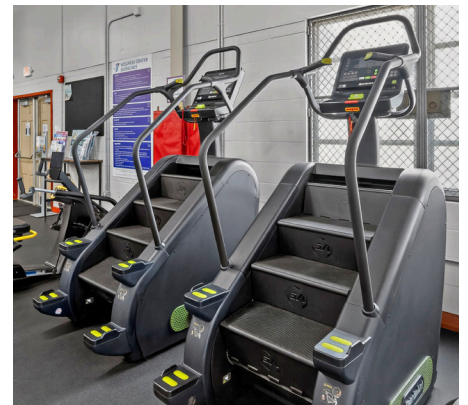

SCAN TO
SEE MORE
OF OUR
CUSTOMERS

CONTACT

1.800.709.1400
GOSPORTSART.COM

FOLLOW

@GOSPORTSART