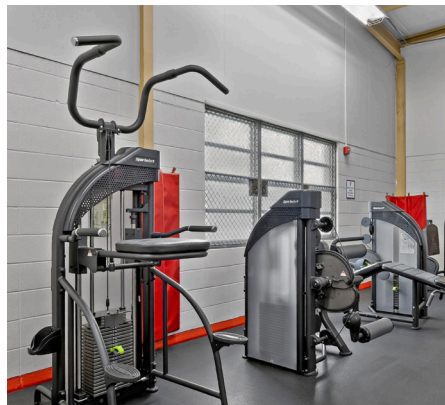

SCAN TO
SEE MORE
OF OUR
CUSTOMERS

CONTACT

1.800.709.1400
GOSPORTSART.COM

FOLLOW

@GOSPORTSART