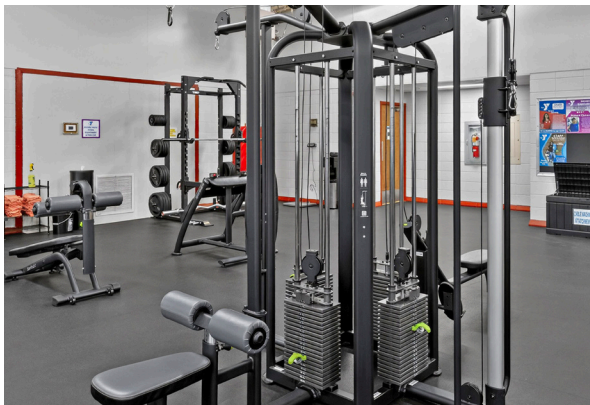

SCAN TO
SEE MORE
OF OUR
CUSTOMERS

CONTACT

1.800.709.1400
GOSPORTSART.COM

FOLLOW

@GOSPORTSART