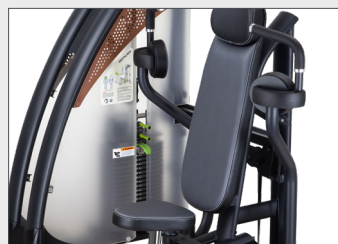

Rip-resistant marine quality upholstery