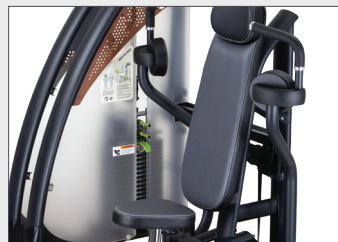

Rip-resistant marine quality upholstery