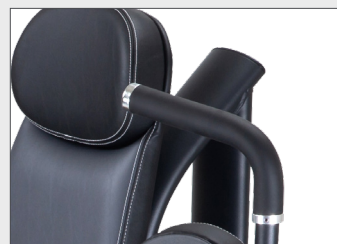

### KEY FEATURES

- Independent press arms for equal muscle training
- Long handles accommodate different users
- Gas-assisted seat adjustment fits users of different sizes
- Foot rest helps maintain proper body alignment
- Incremental 3.3 & 6.6 lbs (1.5 & 3 kg) micro-loading adjustment

### CLOSER LOOK

Dual powder coated matte black paint

Rip-resistant marine quality upholstery

Long handles accommodate users

Weight Selector Fork