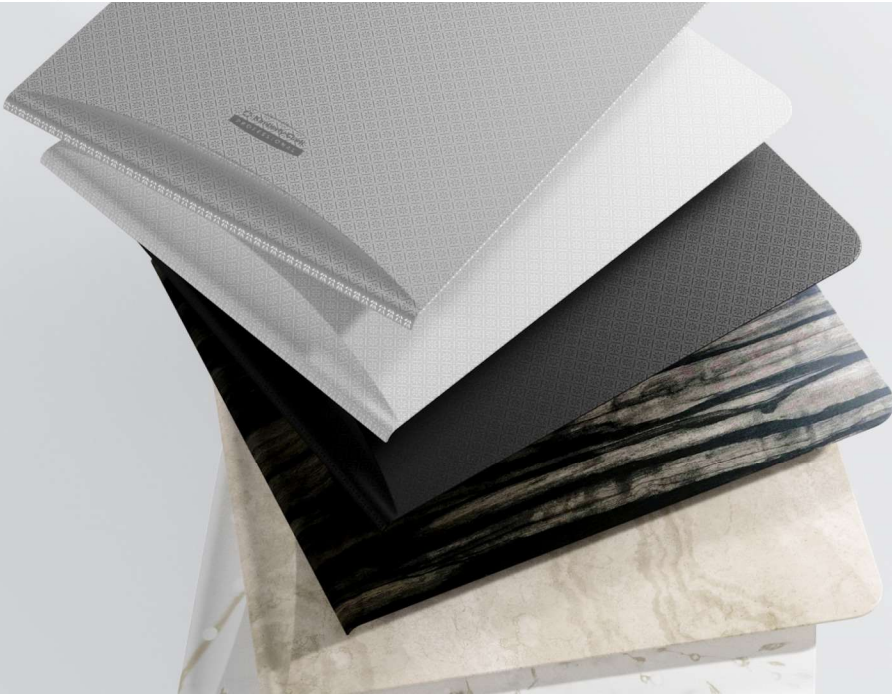

ICON™ COLLECTION

Designer faceplates

Our first patented, interchangeable faceplate innovation. Engineered for quick and easy faceplate swapping with a secure snap-in feature. Refresh the look and feel of the restroom with 6 designer faceplate options.

ICONIC STYLE

Natural Accents

Choose from a unique selection of faceplates designed to add a natural accent to your restroom environment. Current designs include a warm marble, cherry blossom and a deep, authentic, ebony woodgrain.