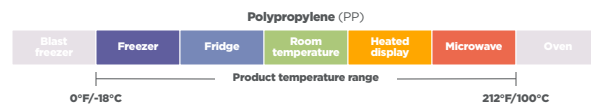

What temperature range is recommended?

These guidelines are supplied to assist you in determining the proper use of Pactiv Evergreen products. They are based upon testing and published guidelines and are reliable in most applications. However, because every food supplier's recipes, ingredients, processes and supply chain is unique, these guidelines are not a substitute for product testing. Confirmation of product acceptability under your specific conditions of use must be done by you.

©2023 Pactiv Evergreen Group Holdings Inc. All Rights Reserved. | PAC-ENV-0394-0923

pactivevergreen.com