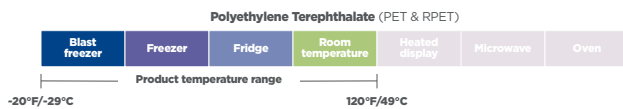

What temperature range is recommended?

These guidelines are supplied to assist you in determining the proper use of Pactiv Evergreen products. They are based upon testing and published guidelines and are reliable in most applications. However, because every food supplier's recipes, ingredients, processes and supply chain is unique, these guidelines are not a substitute for product testing. Confirmation of product acceptability under your specific conditions of use must be done by you.

©2023 Pactiv Evergreen Group Holdings Inc. All Rights Reserved. | PAC-ENV-0394-0923

pactivevergreen.com