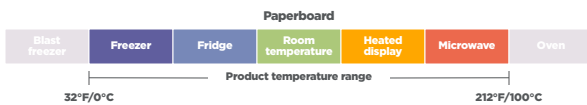

Hot Drink Cups, Lids, and Sleeves

Lids

Product number	Brand	Description	Material	Color	Case pack
DDL4WD	Pactiv Evergreen	Dome lid for 4 oz. paper hot cup	HIPS	White	1,000
DDL8WD	Pactiv Evergreen	Dome lid for 8 oz. paper hot cup	HIPS	White	1,000
DDL124WD	Pactiv Evergreen	Dome lid for 10-24 oz. paper hot cup	HIPS	White	1,000
DDL124BLD	Pactiv Evergreen	Dome lid for 10-24 oz. paper hot cup	HIPS	Black	1,000
DDL124BRD	Pactiv Evergreen	Dome lid for 10-24 oz. paper hot cup	HIPS	Brown	1,000
DFL8TBW	Pactiv Evergreen	Tear back lid for 8 oz. paper hot cup	HIPS	White	1,000
DFL124TBW	Pactiv Evergreen	Tear back lid for 10-24 oz. paper hot cup	HIPS	White	1,000
DFL124TBBR	Pactiv Evergreen	Tear back lid for 10-24 oz. paper hot cup	HIPS	Brown	1,000

Sleeves

Product number	Brand	Description	Material	Color	Case pack
DSLVB RN	Pactiv Evergreen	Cup sleeve	Paperboard	Kraft	1,000
DSL V W	Pactiv Evergreen	Cup sleeve	Paperboard	White	1,000

What temperature range is recommended?