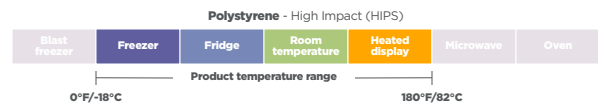

Hot Drink Cups, Lids, and Sleeves

Lids

Product number	Brand	Description	Material	Color	Case pack
DDL4WD	Pactiv Evergreen	Dome lid for 4 oz. paper hot cup	HIPS	White	1,000
DDL8WD	Pactiv Evergreen	Dome lid for 8 oz. paper hot cup	HIPS	White	1,000
DDL124WD	Pactiv Evergreen	Dome lid for 10-24 oz. paper hot cup	HIPS	White	1,000
DDL124BLD	Pactiv Evergreen	Dome lid for 10-24 oz. paper hot cup	HIPS	Black	1,000
DDL124BRD	Pactiv Evergreen	Dome lid for 10-24 oz. paper hot cup	HIPS	Brown	1,000
DFL8TBW	Pactiv Evergreen	Tear back lid for 8 oz. paper hot cup	HIPS	White	1,000
DFL124TBW	Pactiv Evergreen	Tear back lid for 10-24 oz. paper hot cup	HIPS	White	1,000
DFL124TBBR	Pactiv Evergreen	Tear back lid for 10-24 oz. paper hot cup	HIPS	Brown	1,000

Sleeves

Product number	Brand	Description	Material	Color	Case pack
DSLVB RN	Pactiv Evergreen	Cup sleeve	Paperboard	Kraft	1,000
DSL V W	Pactiv Evergreen	Cup sleeve	Paperboard	White	1,000

What temperature range is recommended?