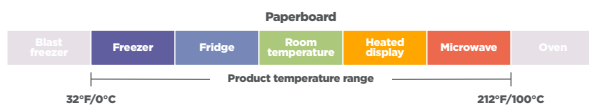

Hot Drink Cups, Lids, and Sleeves

Lids

Product number	Brand	Description	Material	Color	Case pack
DDL4WD	Pactiv Evergreen	Dome lid for 4 oz. paper hot cup	HIPS	White	1,000
DDL8WD	Pactiv Evergreen	Dome lid for 8 oz. paper hot cup	HIPS	White	1,000
DDL124WD	Pactiv Evergreen	Dome lid for 10-24 oz. paper hot cup	HIPS	White	1,000
DDL124BLD	Pactiv Evergreen	Dome lid for 10-24 oz. paper hot cup	HIPS	Black	1,000
DDL124BRD	Pactiv Evergreen	Dome lid for 10-24 oz. paper hot cup	HIPS	Brown	1,000
DFL8TBW	Pactiv Evergreen	Tear back lid for 8 oz. paper hot cup	HIPS	White	1,000
DFL124TBW	Pactiv Evergreen	Tear back lid for 10-24 oz. paper hot cup	HIPS	White	1,000
DFL124TBBR	Pactiv Evergreen	Tear back lid for 10-24 oz. paper hot cup	HIPS	Brown	1,000

Sleeves

Product number	Brand	Description	Material	Color	Case pack
DSLVB RN	Pactiv Evergreen	Cup sleeve	Paperboard	Kraft	1,000
DSL V W	Pactiv Evergreen	Cup sleeve	Paperboard	White	1,000

What temperature range is recommended?