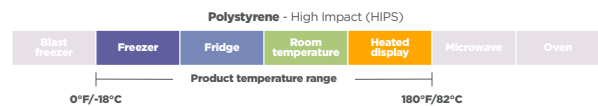

Hot Drink Cups, Lids, and Sleeves

Lids

Product number	Brand	Description	Material	Color	Case pack
DDL4WD	Pactiv Evergreen	Dome lid for 4 oz. paper hot cup	HIPS	White	1,000
DDL8WD	Pactiv Evergreen	Dome lid for 8 oz. paper hot cup	HIPS	White	1,000
DDL124WD	Pactiv Evergreen	Dome lid for 10-24 oz. paper hot cup	HIPS	White	1,000
DDL124BLD	Pactiv Evergreen	Dome lid for 10-24 oz. paper hot cup	HIPS	Black	1,000
DDL124BRD	Pactiv Evergreen	Dome lid for 10-24 oz. paper hot cup	HIPS	Brown	1,000
DFL8TBW	Pactiv Evergreen	Tear back lid for 8 oz. paper hot cup	HIPS	White	1,000
DFL124TBW	Pactiv Evergreen	Tear back lid for 10-24 oz. paper hot cup	HIPS	White	1,000
DFL124TBBR	Pactiv Evergreen	Tear back lid for 10-24 oz. paper hot cup	HIPS	Brown	1,000

Sleeves

Product number	Brand	Description	Material	Color	Case pack
DSLVB RN	Pactiv Evergreen	Cup sleeve	Paperboard	Kraft	1,000
DSL V W	Pactiv Evergreen	Cup sleeve	Paperboard	White	1,000

What temperature range is recommended?