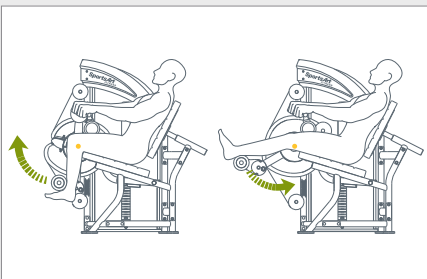

DF300

LEG EXTENSION/CURL

The SportsArt Dual Function Strength Series is uniquely engineered to offer training on multiple muscle groups per station without compromising range of motion or user experience, making them ideal for smaller spaces.

KEY FEATURES

- Direct drive system offers two opposing cams for less cable-slop and faster workout changeover
- Easy transition from leg extension to seated leg curl
- Plate increments: 20 x 11 lbs (5 kg)
- Adjustable seat back and leg pads for user customization

TECHNICAL DETAILS

Unit Weight	494.9 lbs / 224.5 kg
Dimensions (LxWxH)	53.1 x 39.8 x 64 in / 134.8 x 101 x 162.5 cm
Weight Stack	220 lbs / 100 kg
Max User Weight	500 lbs / 227 kg
Starting Weight	Extension: 13 lbs / 6 kg Curl: 13 lbs / 6 kg
Features	5 inch deep groove POM pulleys provide consistent cable tracking 14-gauge machine welded frame Stainless steel guide rods resist rust and maintain smooth operation Heavy-duty marine grade cushions Multiple adjustment points for maximum customization

Dual Function Series allows users to work at least 2 major muscle groups per machine maximizing both space and convenience

Dual cam system improves biomechanics and reduces cable slack

Stacks feature sound dampeners and magnetized selector fork for maximum stability