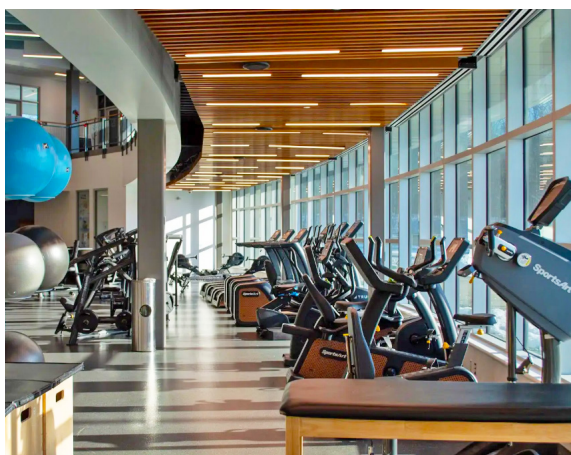

CUSTOMER SPOTLIGHT

ESC NJ Aquatics & Fitness Center
Parlin, New Jersey

When the Educational Services Commission of New Jersey (ESC NJ) Aquatics & Fitness Center expanded its facility, the goal was clear: create a modern, inclusive wellness space that could serve an entire community, from early-morning educators to active older adults and evening families.

The result is a thoughtfully designed, two-level, approximately 19,000-square-foot fitness center equipped with a comprehensive mix of SportsArt cardio and strength solutions, delivering both performance and accessibility at scale.

FACILITY TYPE:
COMMUNITY RECREATION

SPORTSART PRODUCTS:
69

“ We only had a few ellipticals and some free weights before. Now, we’re able to offer a full range of equipment and programming for our entire community. ”
Christine Kurceski, ESCNJ Health and Wellness Coordinator