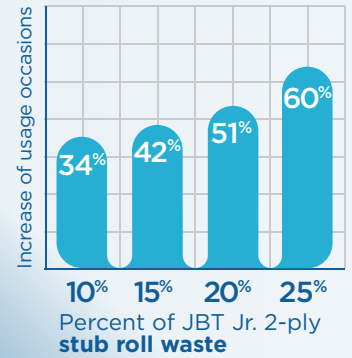

**PACIFIC
BLUE** ultra

No Core. Less Waste. Higher Capacity.

Pacific Blue Ultra® Coreless Toilet Paper and Dispensers

More Usage Occasions with the Pacific Blue Ultra® Coreless Dispenser

Increased % of usage occasions for Pacific Blue Ultra® Coreless dispenser vs. twin JBT Jr. Dispenser

71% of facilities with Jumbo Roll Systems report replacing rolls before they are empty.¹

A Great Solution for:
Foodservice, High-Traffic,
Education, Industrial & Retail

99% Toilet Paper Usage

The combination of having a coreless roll with only one roll accessible at a time helps eliminate stub roll waste.