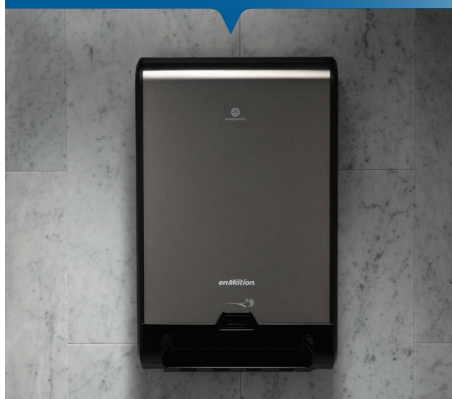

enMotion® Flex Recessed

enMotion® Flex Wall Mount

enMotion® Flex Mini

Game-Changing **Efficiency:**

From the brand that delivers **99.9% JAM-FREE DISPENSING.**

Auto-feed grabs and guides towels. **A CLEAN TEAM'S DREAM.**

Refilling guesswork is gone. A stand-by roll means **JAMS ARE JUST A MEMORY.**

200+ ROLLS run on just **1 SET OF BATTERIES** in a typical office environment.

Revolutionary Waste **Reduction:**

Dual Roll Auto-Switch Technology means one **ROLL IS CONSUMED 100%** before the dispenser auto-switches to the other. The result is **ZERO WASTE.**